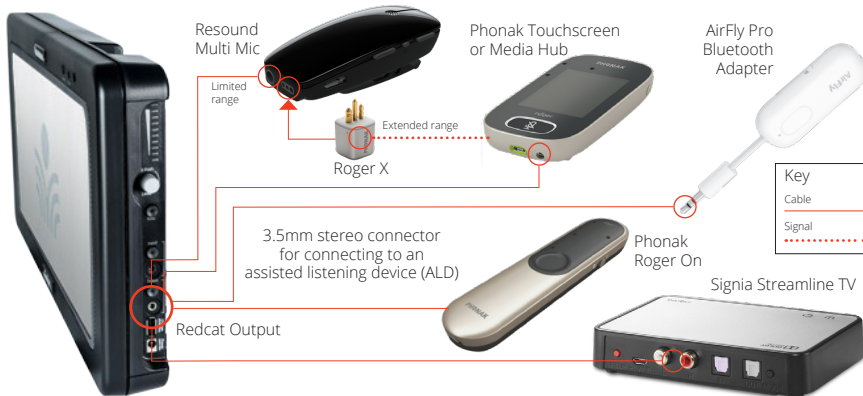

## THE REDCAT EDGE IS:

- No onfloor footprint and slim profile
- Easy set up and with battery power option
- Smallest and Lightest Flexmike microphone
- 'Point-to-Pair' means Teachers can use their own mike in different rooms
- Unique Redcat speaker optimises speech intelligibility and coverage
- Speaker options to cater for every design of learning space
- Agnostic and flexible connectivity to any hearing aid's transmitter.

# Redcat

INSTRUCTIONAL AUDIO SYSTEM

## All-in-one Instructional Audio

Simply set Redcat on a table or hang it on a wall, then plug it in to deliver crystal clear audio to the whole class. Optional wireless Media Connector enables audio integration without long cable runs.

### Specifications

Wireless Communication	Access Technology (1.9 GHz)
Wireless Transmission Range	Up to 60m open field
Flat-panel Speaker System	Exciter technology sound panel
Audio Input	One 3.5mm input
Audio Output	One 3.5mm output
Tone Control	Bass/treble adjustment
Dimensions	W406 x D45 x H241mm
Weight	1.3 kg